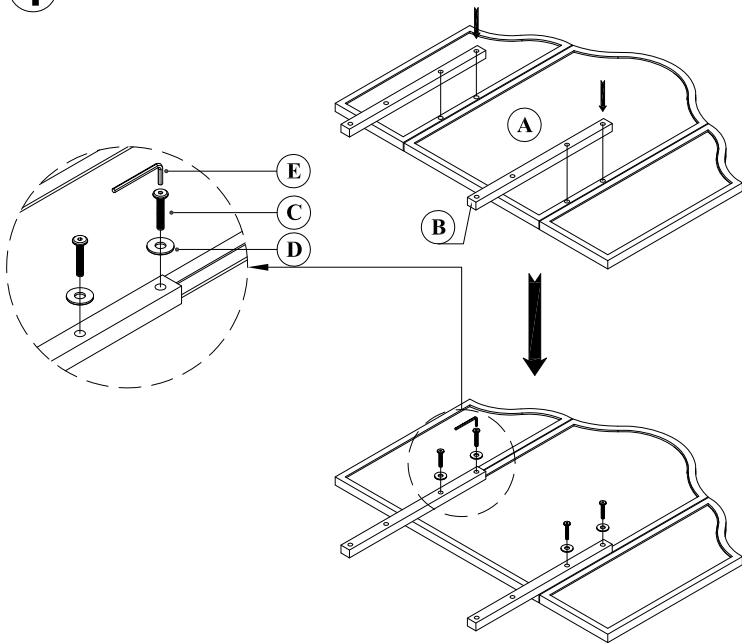

feather&black

Perfect Bedtimes

Amelia Dressing Table Mirror

IMPORTANT READ CAREFULLY RETAIN FOR FUTURE REFERENCE

Thank you for buying the Amelia Dressing Table Mirror

PRODUCT CARE

- Wipe clean using a soft damp cloth followed by dry cloth
- Do not use abrasives or cleaning products which may contain ammonia or solvents
- Take care when handling or moving the furniture. Careless handling can damage wooden furniture, try to lift rather than drag
- The fabric is dry clean only and spot clean only

	PARTS	QTY
A	 Mirror Assembly	1PC
B	 Mirror Support	2PCS
C	 Ø6 x35(mm)	8PCS
D	 Ø6/19(mm)	8PCS
E	 Ø4	1PC

1

2