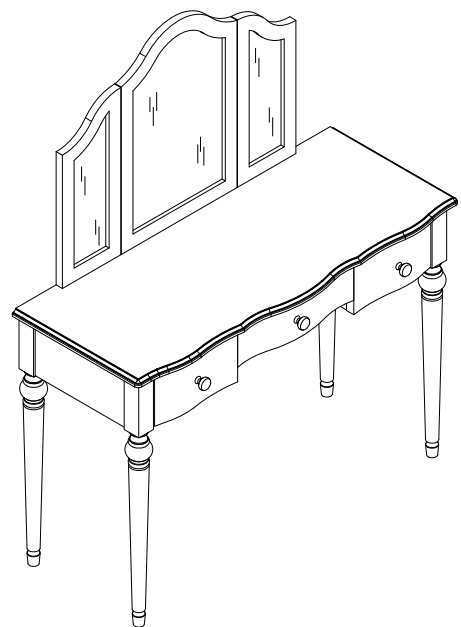

feather&black

Perfect Bedtimes

Amelia Dressing Table Mirror

IMPORTANT READ CAREFULLY RETAIN FOR FUTURE REFERENCE

Thank you for buying the Amelia Dressing Table Mirror

PRODUCT CARE

- Wipe clean using a soft damp cloth followed by dry cloth
- Do not use abrasives or cleaning products which may contain ammonia or solvents
- Take care when handling or moving the furniture. Careless handling can damage wooden furniture, try to lift rather than drag
- The fabric is dry clean only and spot clean only

	PARTS	QTY
A	 Mirror Assembly	1PC
B	 Mirror Support	2PCS
C	 Ø6 x35(mm)	8PCS
D	 Ø6/19(mm)	8PCS
E	 Ø4	1PC

1

2